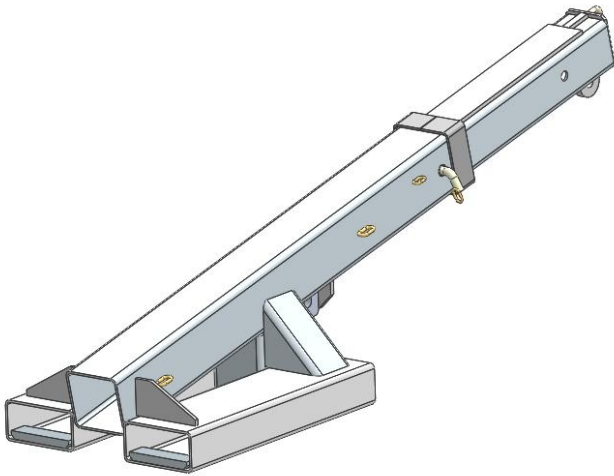

### NS-TJB47 Budget Tilt Jib 4700kg

The type NS-TJB47 4.7T Telescopic Extension JIB Attachment is designed as an affordable general purpose Jib able to manoeuvre in confined spaces, with a 2.365 metre reach when fully extended. This slip-on Forklift attachment is held to the Forklift by a safety chain. The Jibs overall length when closed is 1.5 metres.

The standard finish on the type NS-TJB47 Extension JIB is Zinc Plated.

#### SPECIFICATIONS:

- Working Load Limit (WLL) 4700kg Max.
- Unit Weight 140kg
- Load Centre 790mm
- Pocket Size 185 x 65
- Pocket Centres 350 mm
- Horizontal C of G 600mm
- Vertical C of G 120mm

WORKING LOAD LIMIT (WLL) PER POSITION				
Position	1	2	3	4
Extension (mm)	790	1390	1880	2365
WLL (kg)	4700	1200	700	500