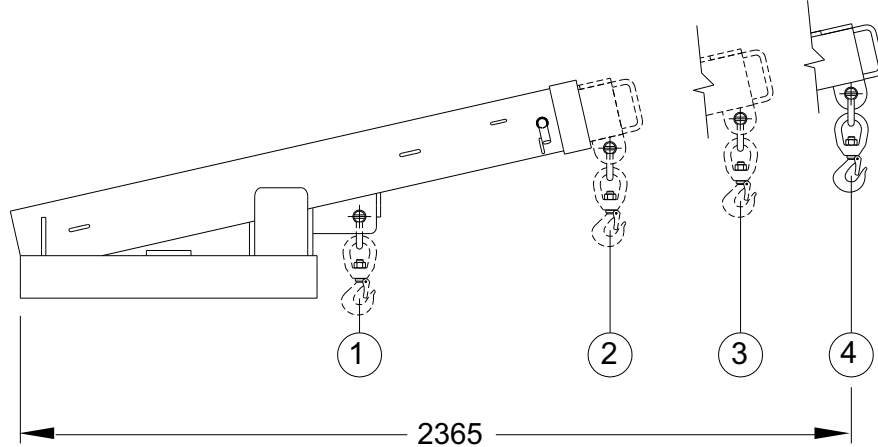

### NS-TJB47 Budget Tilt Jib 4700kg

The type NS-TJB47 4.7T Telescopic Extension JIB Attachment is designed as an affordable general purpose Jib able to manoeuvre in confined spaces, with a 2.365 metre reach when fully extended. This slip-on Forklift attachment is held to the Forklift by a safety chain. The Jibs overall length when closed is 1.5 metres.

#### SPECIFICATIONS:

- Working Load Limit (WLL) 4700kg Max.
- Unit Weight 140kg
- Load Centre 790mm
- Pocket Size 185 x 65
- Pocket Centres 350 mm
- Horizontal C of G 600mm
- Vertical C of G 120mm

WORKING LOAD LIMIT (WLL) PER POSITION				
Position	1	2	3	4
Extension (mm)	790	1390	1880	2365
WLL (kg)	4700	1200	700	500