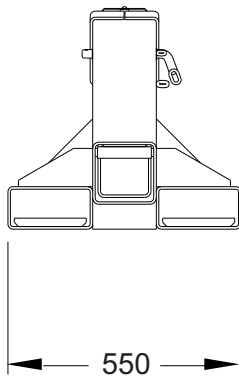

### NS-TJB47 Budget Tilt Jib 4700kg

The type NS-TJB47 4.7T Telescopic Extension JIB Attachment is designed as an affordable general purpose Jib able to manoeuvre in confined spaces, with a 2.365 metre reach when fully extended. This slip-on Forklift attachment is held to the Forklift by a safety chain. The Jibs overall length when closed is 1.5 metres.

#### SPECIFICATIONS:

- Working Load Limit (WLL) 4700kg Max.
- Unit Weight 140kg
- Load Centre 790mm
- Pocket Size 185 x 65
- Pocket Centres 350 mm
- Horizontal C of G 600mm
- Vertical C of G 120mm

WORKING LOAD LIMIT (WLL) PER POSITION				
Position	1	2	3	4
Extension (mm)	790	1390	1880	2365
WLL (kg)	4700	1200	700	500